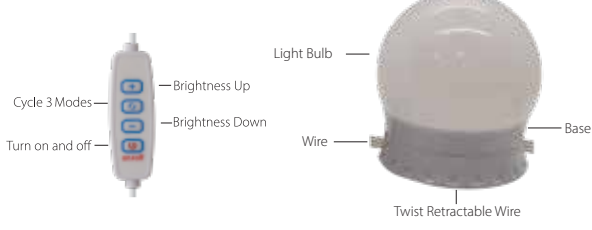

USB INPUT PLUG
PRISE D'ENTRÉE USB

3 COLOR MODES
3 MODES DE COULEUR

BRIGHTNESS CONTROL
CONTRÔLE DE LA LUMINOSITÉ

LD8

User Manual

INTRODUCTION

The Hollywood Light strips are the perfect addition to your bathroom mirror. No more bad lighting that doesn't even let you see your own face clearly. 3 different tones will allow you to choose whatever setting your feeling at any point in the day. Retractable wire inside the base for your own specific design and length of your light set!

PACKAGE CONTENTS

- 10x LED Lights
- 12x Adhesive Stickers
- 1x Remote

HOW TO USE

- 1) Unpack all of your contents and make sure you have everything
- 2) Wipe down surface you plan to stick to for max strength
- 3) Twist base for retractable wire to make longer or shorter.
- 4) Place adhesive backing on light and firmly press light to mirror
- 5) Plug in the wire to an outlet.
- 6) Remote will have a blue light if plugged in properly
- 7) Press ON button and enjoy !

1

PRODUCT OVERVIEW

SPECIFICATIONS & FEATURES

- Light is 5cm from base to top of light
- Base has a diameter of 4cm
- The USB wire is approx 170cm long
- The light strip is approx 172cm long
- The entire product is around 342 cm long which around 11 ft
- 3 different modes and 10 adjustable brightness settings
- USB power source
- Retractable wires
- Adhesive to all surfaces